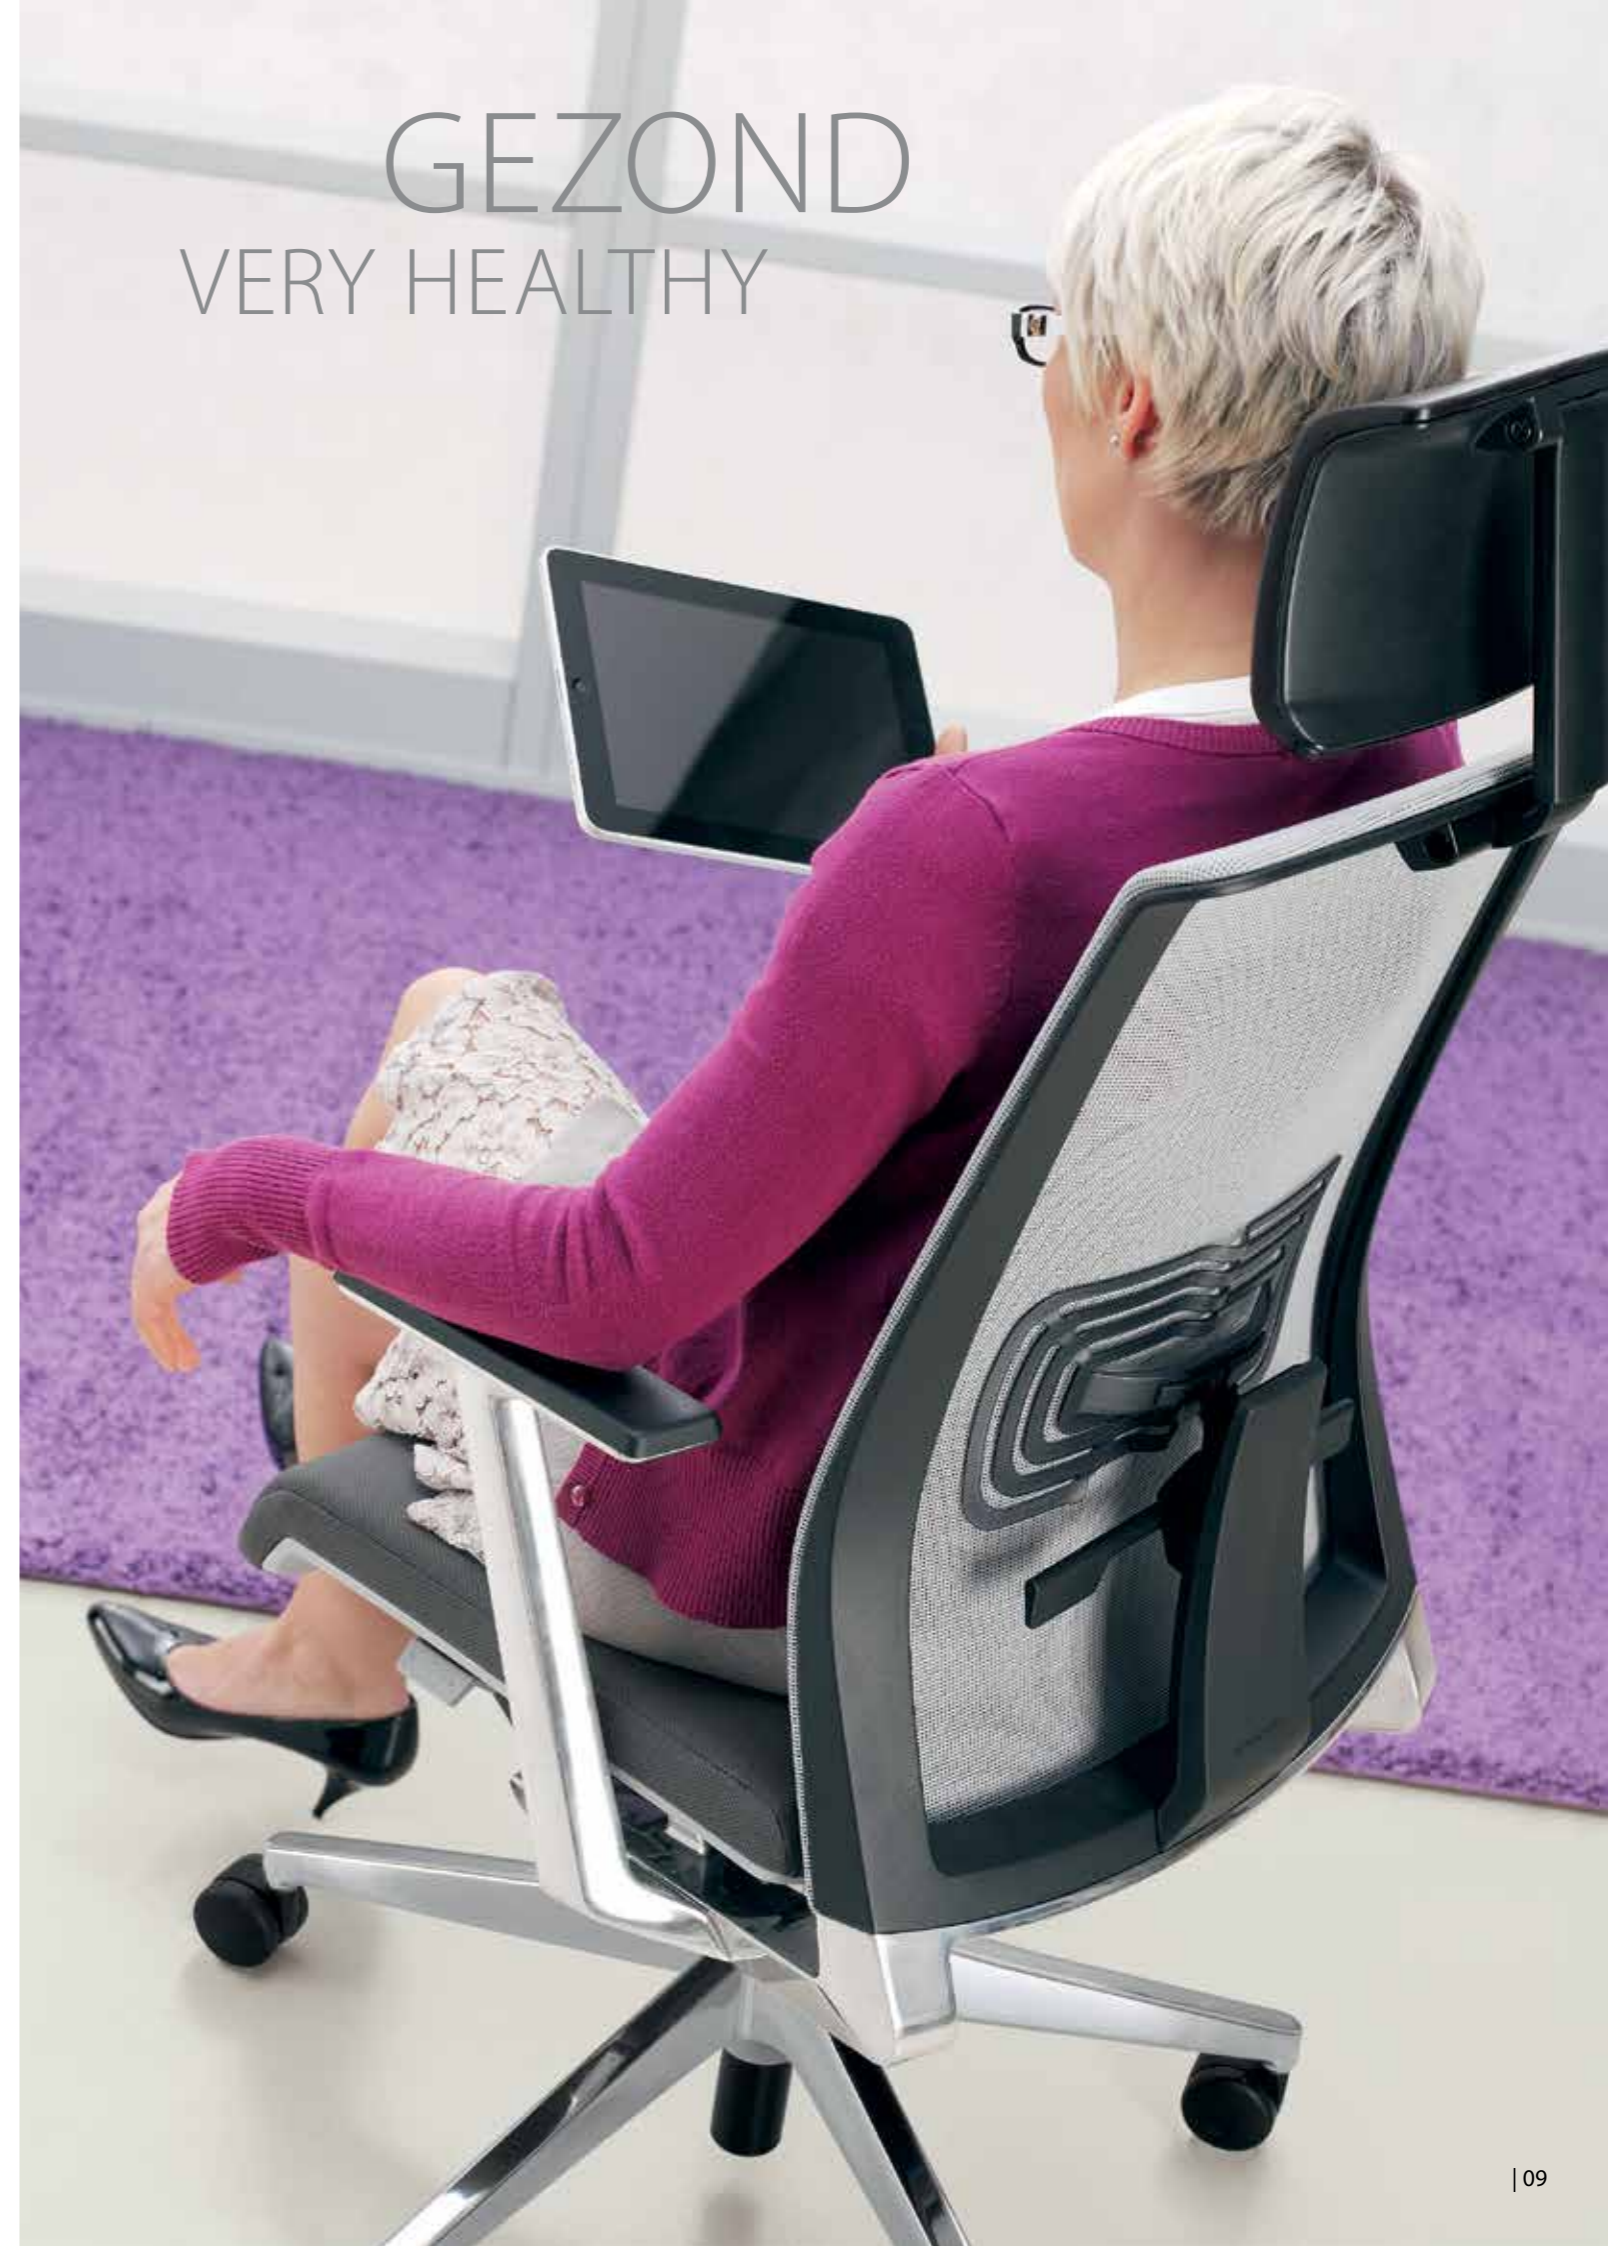

- ⑥ **Instellen hoofdsteun:** De hoofdsteun is verticaal instelbaar om de druk op nek- en schouderspieren te verminderen (optioneel).
  Headrest adjustment: Adjust vertically to the ideal position to relieve pressure on the neck and shoulder muscles (optional).
- ⑦ **Vergrendeling rugleuning:** De rugleuning kan eenvoudig rechtop worden vergrendeld, en weer worden ontgrendeld voor aanpassing aan andere taken en zitgewoonten. De druk van de rugleuning kan apart worden aangepast aan de wensen van de gebruiker.
  Backrest lock: The chair backrest can be easily locked in the upright position and released again for adapting to individual tasks and seating habits. A crank adjusts the backrest tension to suit individual requirements.
- ⑧ **Instelbare lendensteun:** De gepatenteerde asymmetrische lendensteun verschaft allround steun voor de rug.
  Adjustable lumbar support: The patented asymmetric lumbar (PAL) support provides all round lower back support.

GEZOND
VERY HEALTHY