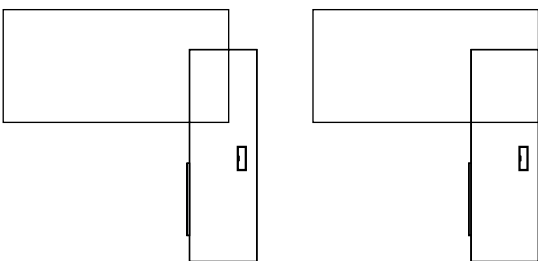

# MITO

The cabinet can be arranged in two positions.

**Mito** is a new executive furniture series composed of the elements that create representative and functional workplaces. The structure pattern is available in two finishes - light and dark sycamore. Combined with white and black elements, it perfectly emphasizes on prestige and elegance as well as individualism. **Mito** looks supremely in small and large rooms. According to the individual taste, the desk can be supplied with a side cupboard. This managerial furniture set ensures that all necessary things are easily accessible.