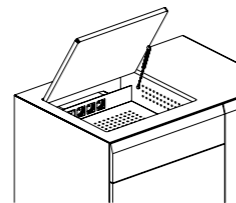

RENZ offers the solution with Pace: A well-designed working surface, adjustable to varying heights, whose form belies function at first glance. Unobtrusive functional details connect elegant appearance and excellent workmanship with absolute stability and maximum legroom. The tabletop, which seems to float on the base, is available in a variety of sizes, finishes and exquisite veneers. Cables and drive are hidden behind the elegantly faceted, stove-enamelled lateral panels. Matching containers and sideboards are the perfect complement, adding both functionality and atmosphere. Electromotively adjustable from 74 cm to 114 cm in height.

Schreibtisch, höhenverstellbar von 74 - 114 cm. Desk, height-adjustable from 74 - 114 cm.

200 x 105  
Höhe height 74 - 114

220 x 105  
Höhe height 74 - 114

240 x 105  
Höhe height 74 - 114

Container. Container.

60 x 62,5  
Höhe height 55

60 x 62,5  
Höhe height 55

90 x 62,5  
Höhe height 55

90 x 62,5  
Höhe height 55

90 x 62,5  
Höhe height 55

90 x 62,5  
Höhe height 55

120 x 62,5  
Höhe height 55

120 x 62,5  
Höhe height 55

Highboard. Highboard.

100 x 47,5  
Höhe height 82,5

Klappenfach für Laptop. Lidded compartment for laptop

Beispielhafte Schreibtischkonfiguration. Exemplary desk configuration.

Schreibtischkonfiguration bestehend aus: