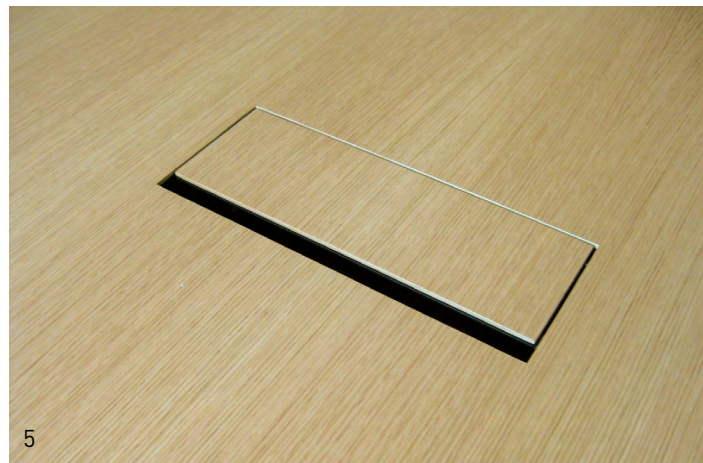

1. Wange und Containerfront in der Ausführung Lack weiß.
2. Wange und Containerfront in der Ausführung Lack anthrazit.
3. Markantes Detail ist die facettierte Front des Containers.
4. Wange auf Stehhöhe.
5. Elektrobox, Ausführung des Deckels entsprechend der Tischoberfläche.

1. Lateral panel and container front lacquer white.
2. Lateral panel and container front lacquer anthracite.
3. The striking detail is the faceted front of the container.
4. Lateral panel on standing height.
5. Power box. The lid is finished to match the tabletop.

Die abgebildeten Farben sind nicht farbverbindlich. Die Darstellung kann je nach Monitor und Drucker variieren. Weitere Oberflächenausführungen wie Furniere, Laminat und Linoleum nach Muster auf Anfrage.
The colours shown are intended as a guideline only. Their representation may vary depending on the monitor and printer. Further surface finishes such as natural wood veneer, laminate and linoleum on request by sample.